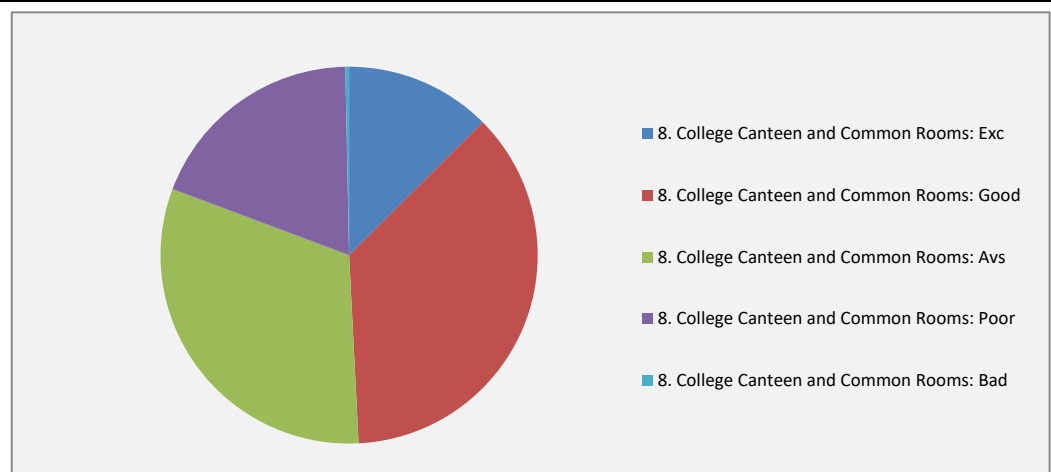

Questions	8. College Canteen and Common Rooms:					Total % of responses
Multiple choice	Exc	Good	Avs	Poor	Bad	
Answered	39	114	98	59	1	311
% of responses	12.54	36.66	31.51	18.97	0.32	100.00