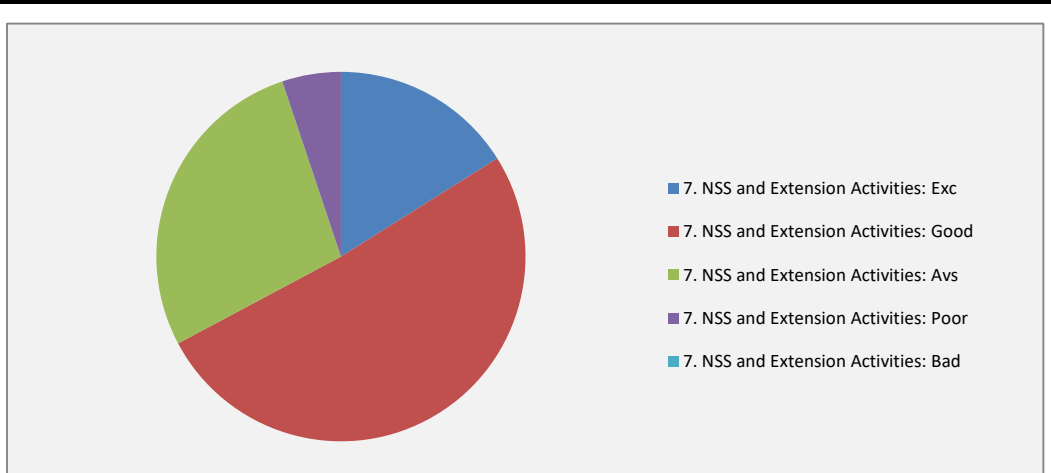

Questions	7. NSS and Extension Activities:					Total % of responses
Multiple choice	Exc	Good	Avs	Poor	Bad	
Answered	50	159	86	16	0	311
% of responses	16.08	51.13	27.65	5.14	0.00	100.00