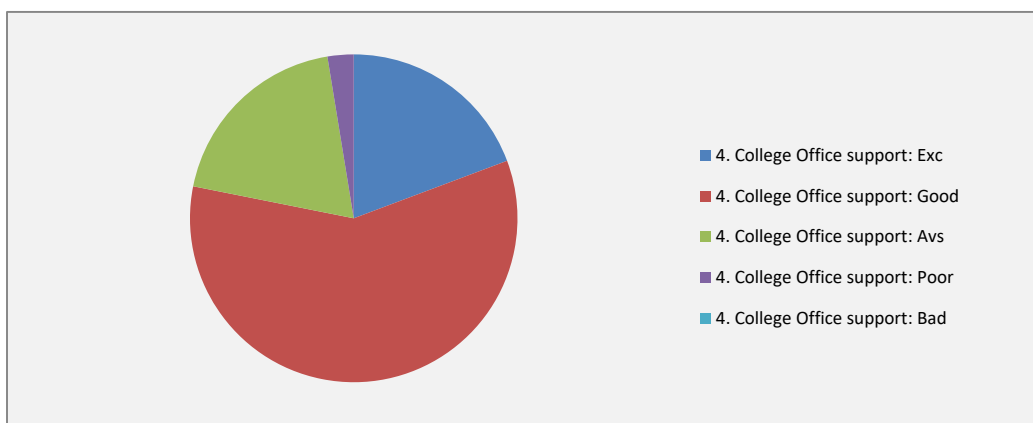

Questions	4. College Office support:					Total % of responses
Multiple choice	Exc	Good	Avs	Poor	Bad	
Answered	60	183	60	8	0	311
% of responses	19.29	58.84	19.29	2.57	0.00	100.00