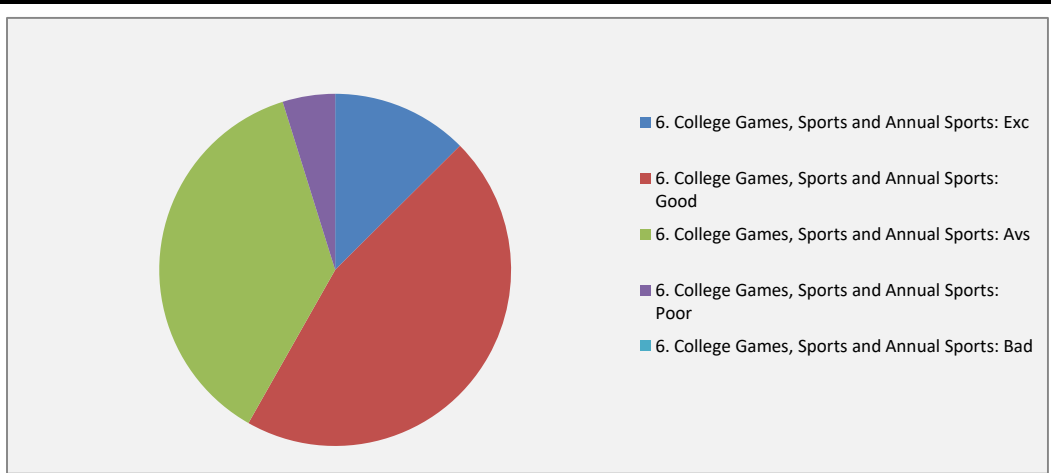

Questions	6. College Games, Sports and Annual Sports:					Total % of responses
Multiple choice	Exc	Good	Avs	Poor	Bad	
Answered	39	142	115	15	0	311
% of responses	12.54	45.66	36.98	4.82	0.00	100.00