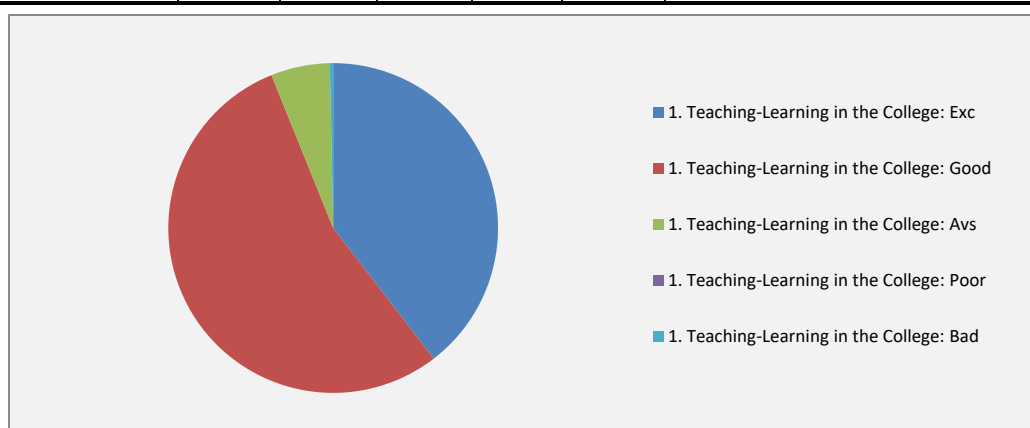

Azad Hind Fouz Smriti Mahavidyalaya
Domjur, Howrah

Students' Feedback [2018-19]

Total No of Students in the Session 511 : No of Responses: 311
Feed back taken from: 60.09 % of the students

Questions	1. Teaching-Learning in the College:					Total % of responses
	Exc	Good	Avs	Poor	Bad	
Multiple choice	Exc	Good	Avs	Poor	Bad	
Answered	123	169	18	0	1	311
% of responses	39.55	54.34	5.79	0.00	0.32	100.00