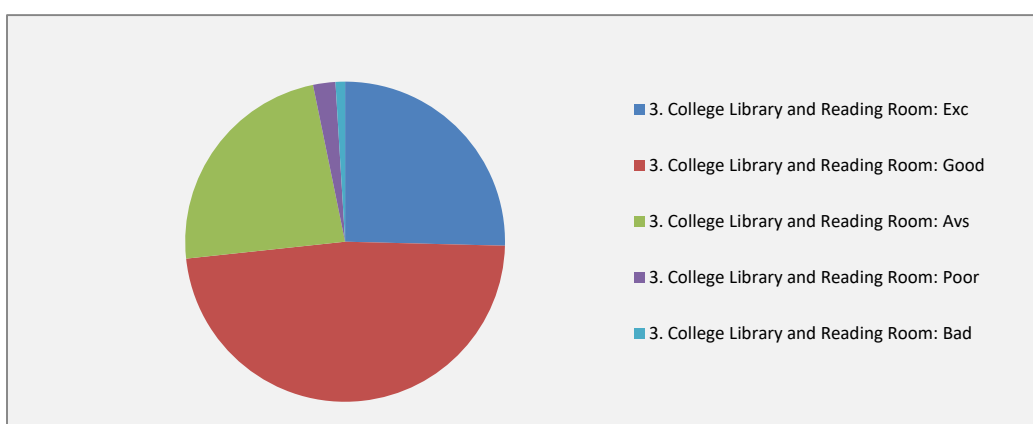

Questions	3. College Library and Reading Room:					Total % of responses
Multiple choice	Exc	Good	Avs	Poor	Bad	
Answered	79	149	73	7	3	311
% of responses	25.40	47.91	23.47	2.25	0.96	100.00