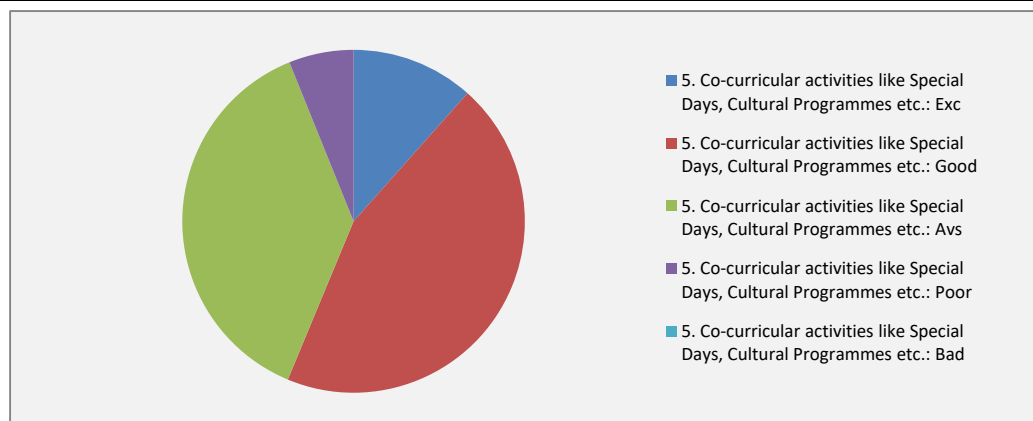

Questions	5. Co-curricular activities like Special Days, Cultural Programmes etc.:					Total % of responses
Multiple choice	Exc	Good	Avs	Poor	Bad	
Answered	36	139	117	19	0	311
% of responses	11.58	44.69	37.62	6.11	0.00	100.00