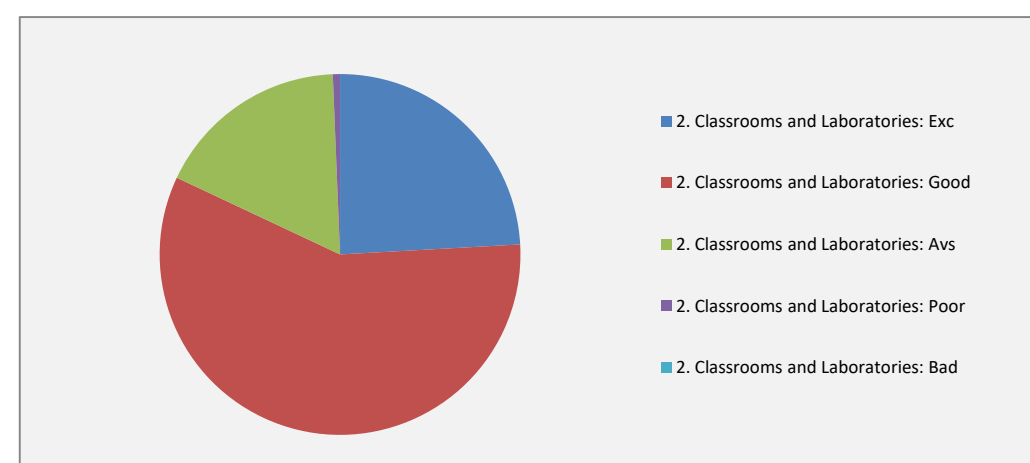

Azad Hind Fouz Smriti Mahavidyalaya
Domjur, Howrah

Students' Feedback [2018-19]

Total No of Students in the Session 511 : No of Responses: 311
Feed back taken from: 60.09 % of the students

Questions	1. Teaching-Learning in the College:					Total % of responses
	Exc	Good	Avs	Poor	Bad	
Multiple choice	Exc	Good	Avs	Poor	Bad	
Answered	123	169	18	0	1	311
% of responses	39.55	54.34	5.79	0.00	0.32	100.00

Questions	2. Classrooms and Laboratories:					Total % of responses
	Exc	Good	Avs	Poor	Bad	
Multiple choice	Exc	Good	Avs	Poor	Bad	
Answered	75	180	54	2	0	311
% of responses	24.12	57.88	17.36	0.64	0.00	100.00