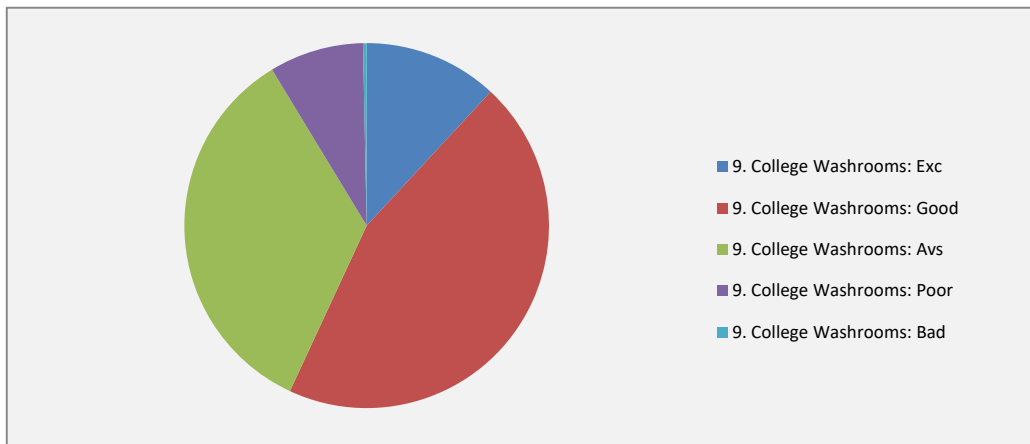

Questions	6. College Games, Sports and Annual Sports:					Total % of responses
Multiple choice	Exc	Good	Avs	Poor	Bad	
Answered	39	142	115	15	0	311
% of responses	12.54	45.66	36.98	4.82	0.00	100.00

Questions	7. NSS and Extension Activities:					Total % of responses
Multiple choice	Exc	Good	Avs	Poor	Bad	
Answered	50	159	86	16	0	311
% of responses	16.08	51.13	27.65	5.14	0.00	100.00

Questions	8. College Canteen and Common Rooms:					Total % of responses
Multiple choice	Exc	Good	Avs	Poor	Bad	
Answered	39	114	98	59	1	311
% of responses	12.54	36.66	31.51	18.97	0.32	100.00

Questions	9. College Washrooms:					Total % of responses
Multiple choice	Exc	Good	Avs	Poor	Bad	
Answered	37	140	107	26	1	311
% of responses	11.90	45.02	34.41	8.36	0.32	100.00