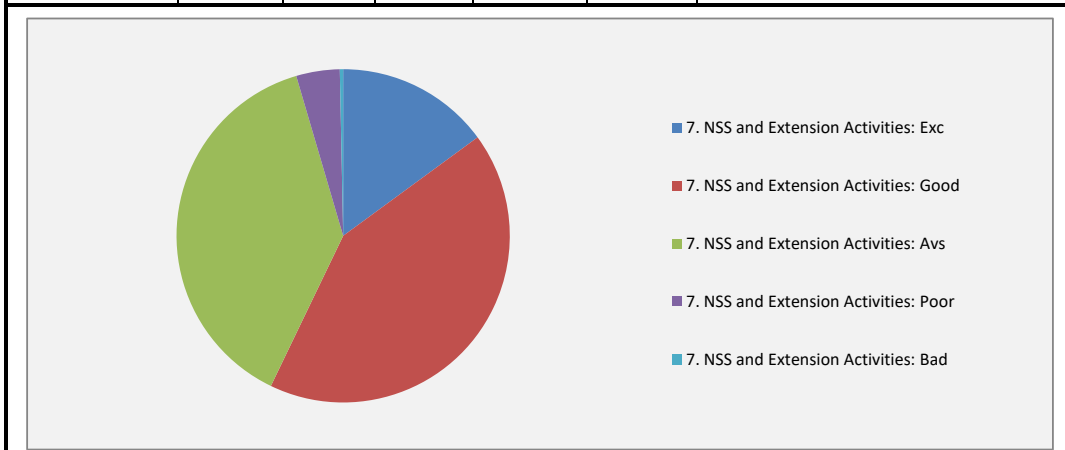

Questions	7. NSS and Extension Activities:					Total % of responses
Multiple choice	Exc	Good	Avs	Poor	Bad	
Answered	46	130	118	13	1	308
% of responses	14.94	42.21	38.31	4.22	0.32	100.00