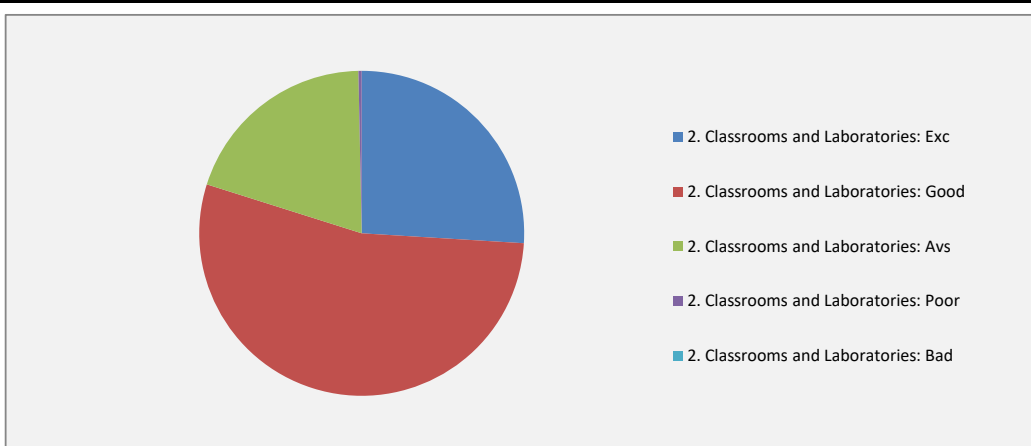

**Azad Hind Fouz Smriti Mahavidyalaya
Domjur, Howrah**

Students' Feedback [2019-20]

Total No of Students in the Session 495 : No of Responses: 308
Feed back taken from: 62.22 % of the students

Questions	1. Teaching-Learning in the College:					Total % of responses
	Exc	Good	Avs	Poor	Bad	
Multiple choice						
Answered	138	149	21	0	0	308
% of responses	44.81	48.38	6.82	0.00	0.00	100.00

Questions	2. Classrooms and Laboratories:					Total % of responses
	Exc	Good	Avs	Poor	Bad	
Multiple choice						
Answered	80	166	61	1	0	308
% of responses	25.97	53.90	19.81	0.32	0.00	100.00

Questions	3. College Library and Reading Room:					Total % of responses
Multiple choice	Exc	Good	Avs	Poor	Bad	
Answered	77	160	67	3	1	308
% of responses	25.00	51.95	21.75	0.97	0.32	100.00