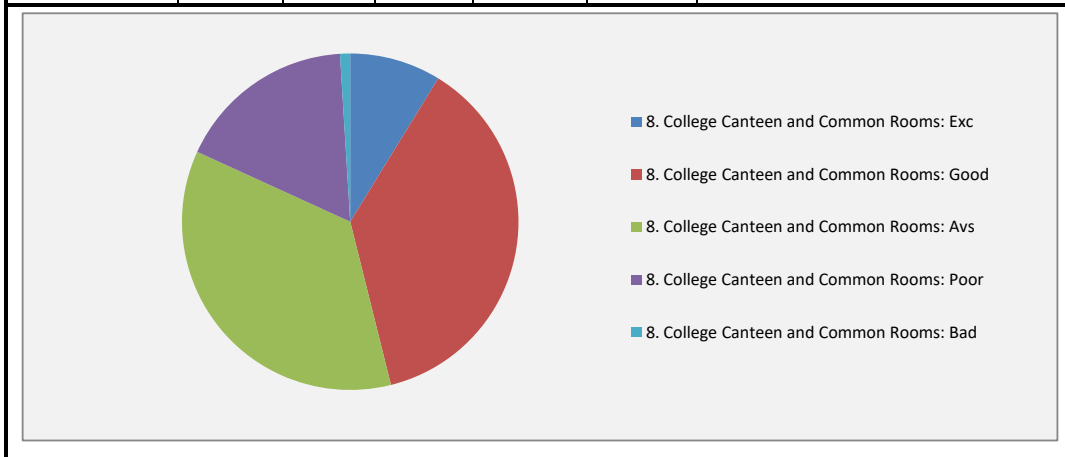

Questions	8. College Canteen and Common Rooms:					Total % of responses
Multiple choice	Exc	Good	Avs	Poor	Bad	
Answered	27	115	110	53	3	308
% of responses	8.77	37.34	35.71	17.21	0.97	100.00