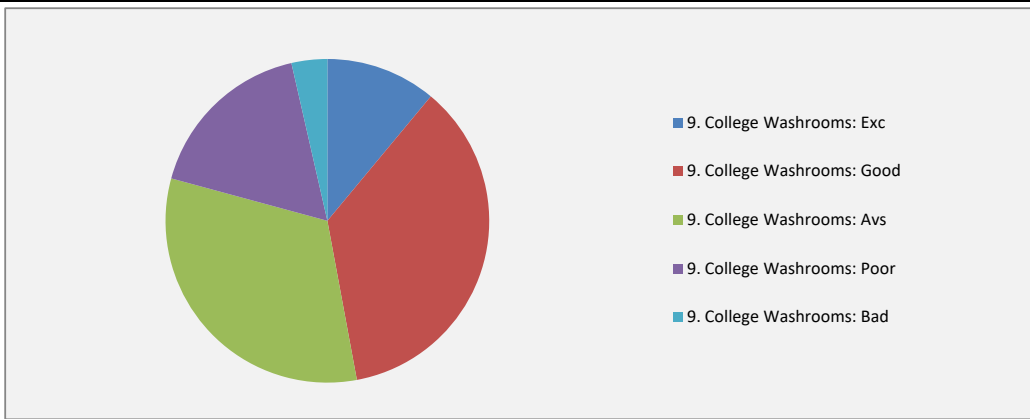

Questions	4. College Office support:					Total % of responses
Multiple choice	Exc	Good	Avs	Poor	Bad	
Answered	74	145	88	1	0	308
% of responses	24.03	47.08	28.57	0.32	0.00	100.00

Questions	5. Co-curricular activities like Special Days, Cultural Programmes etc.:					Total % of responses
Multiple choice	Exc	Good	Avs	Poor	Bad	
Answered	46	127	126	8	1	308
% of responses	14.94	41.23	40.91	2.60	0.32	100.00

Questions	6. College Games, Sports and Annual Sports:					Total % of responses
Multiple choice	Exc	Good	Avs	Poor	Bad	
Answered	45	127	116	19	1	308
% of responses	14.61	41.23	37.66	6.17	0.32	100.00

Questions	7. NSS and Extension Activities:					Total % of responses
Multiple choice	Exc	Good	Avs	Poor	Bad	
Answered	46	130	118	13	1	308
% of responses	14.94	42.21	38.31	4.22	0.32	100.00

Questions	8. College Canteen and Common Rooms:					Total % of responses
Multiple choice	Exc	Good	Avs	Poor	Bad	
Answered	27	115	110	53	3	308
% of responses	8.77	37.34	35.71	17.21	0.97	100.00

Questions	9. College Washrooms:					Total % of responces
Multiple choice	Exc	Good	Avs	Poor	Bad	
Answered	34	111	99	53	11	308
% of responces	11.04	36.04	32.14	17.21	3.57	100.00