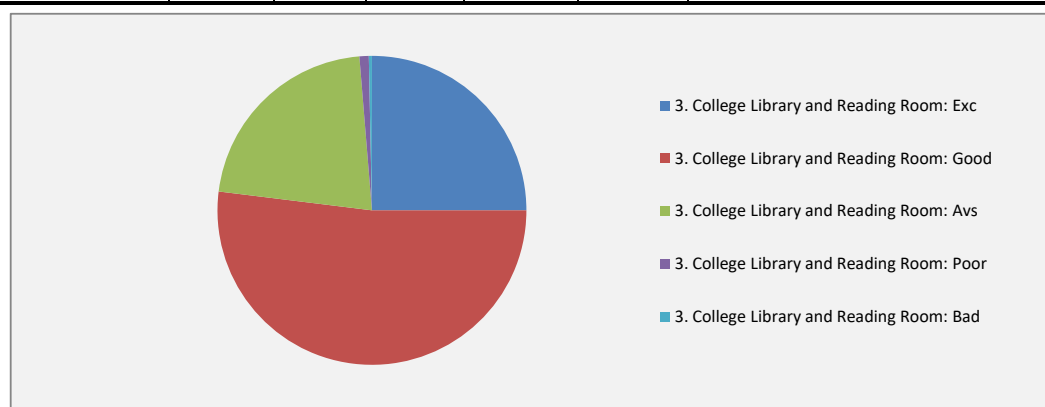

Questions	3. College Library and Reading Room:					Total % of responses
Multiple choice	Exc	Good	Avs	Poor	Bad	
Answered	77	160	67	3	1	308
% of responses	25.00	51.95	21.75	0.97	0.32	100.00