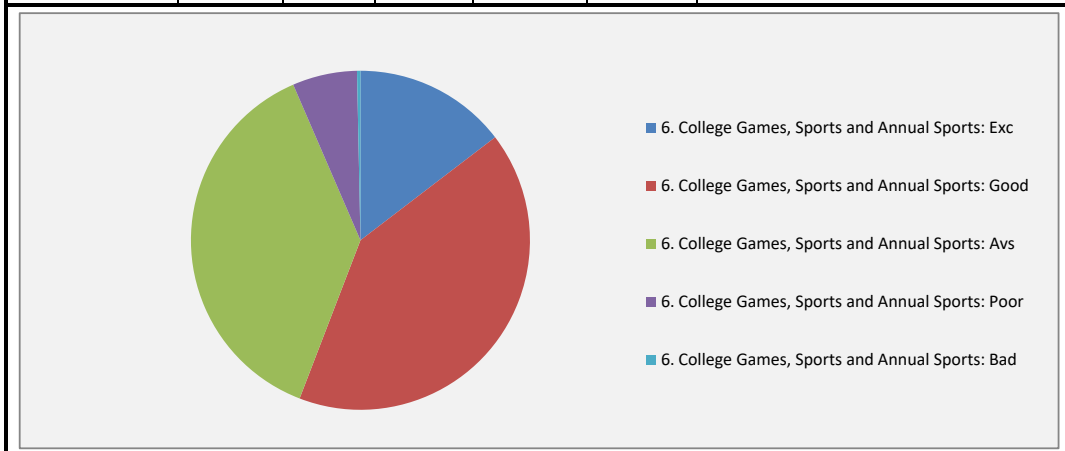

Questions	6. College Games, Sports and Annual Sports:					Total % of responses
Multiple choice	Exc	Good	Avs	Poor	Bad	
Answered	45	127	116	19	1	308
% of responses	14.61	41.23	37.66	6.17	0.32	100.00