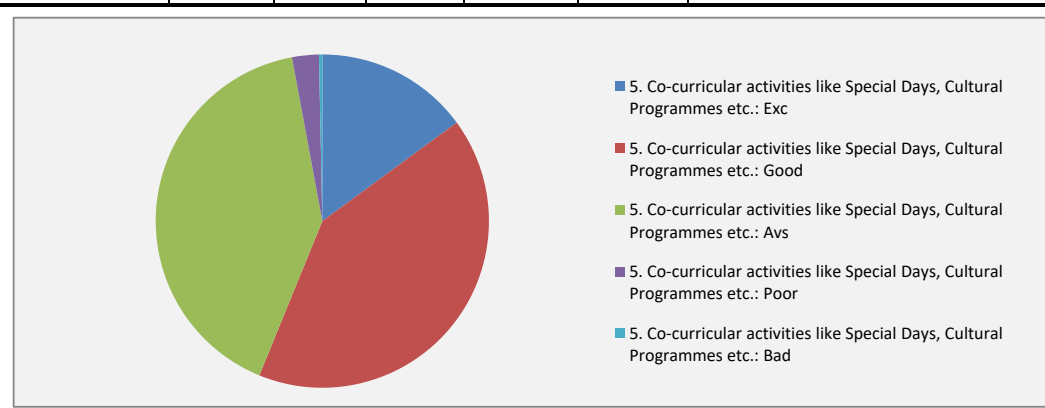

Questions	2. Classrooms and Laboratories:					Total % of responses
	Exc	Good	Avs	Poor	Bad	
Multiple choice						
Answered	80	166	61	1	0	308
% of responses	25.97	53.90	19.81	0.32	0.00	100.00

Questions	3. College Library and Reading Room:					Total % of responses
Multiple choice	Exc	Good	Avs	Poor	Bad	
Answered	77	160	67	3	1	308
% of responses	25.00	51.95	21.75	0.97	0.32	100.00

Questions	4. College Office support:					Total % of responses
Multiple choice	Exc	Good	Avs	Poor	Bad	
Answered	74	145	88	1	0	308
% of responses	24.03	47.08	28.57	0.32	0.00	100.00

Questions	5. Co-curricular activities like Special Days, Cultural Programmes etc.:					Total % of responses
Multiple choice	Exc	Good	Avs	Poor	Bad	
Answered	46	127	126	8	1	308
% of responses	14.94	41.23	40.91	2.60	0.32	100.00