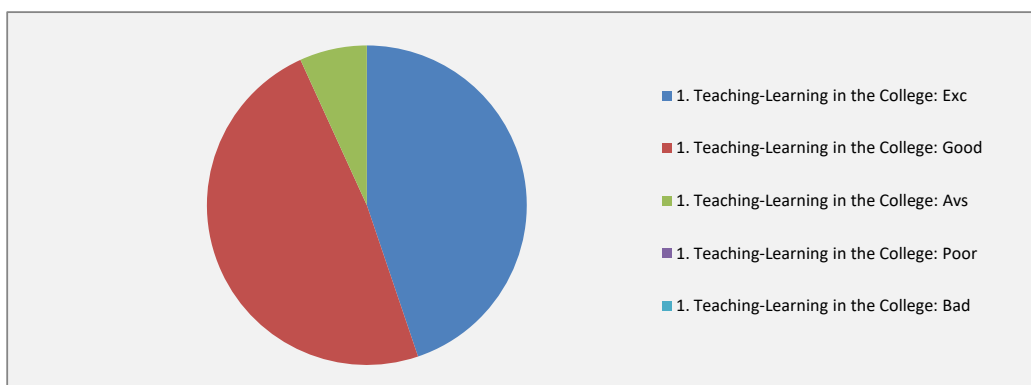

**Azad Hind Fouz Smriti Mahavidyalaya
Domjur, Howrah**

Students' Feedback [2019-20]

Total No of Students in the Session 495 : No of Responses: 308
Feed back taken from: 62.22 % of the students

Questions	1. Teaching-Learning in the College:					Total % of responses
	Exc	Good	Avs	Poor	Bad	
Multiple choice						
Answered	138	149	21	0	0	308
% of responses	44.81	48.38	6.82	0.00	0.00	100.00