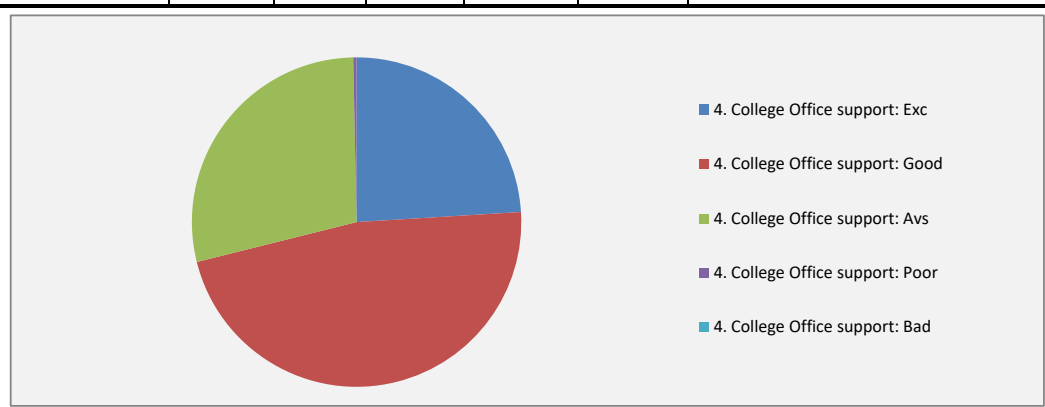

Questions	4. College Office support:					Total % of responses
Multiple choice	Exc	Good	Avs	Poor	Bad	
Answered	74	145	88	1	0	308
% of responses	24.03	47.08	28.57	0.32	0.00	100.00